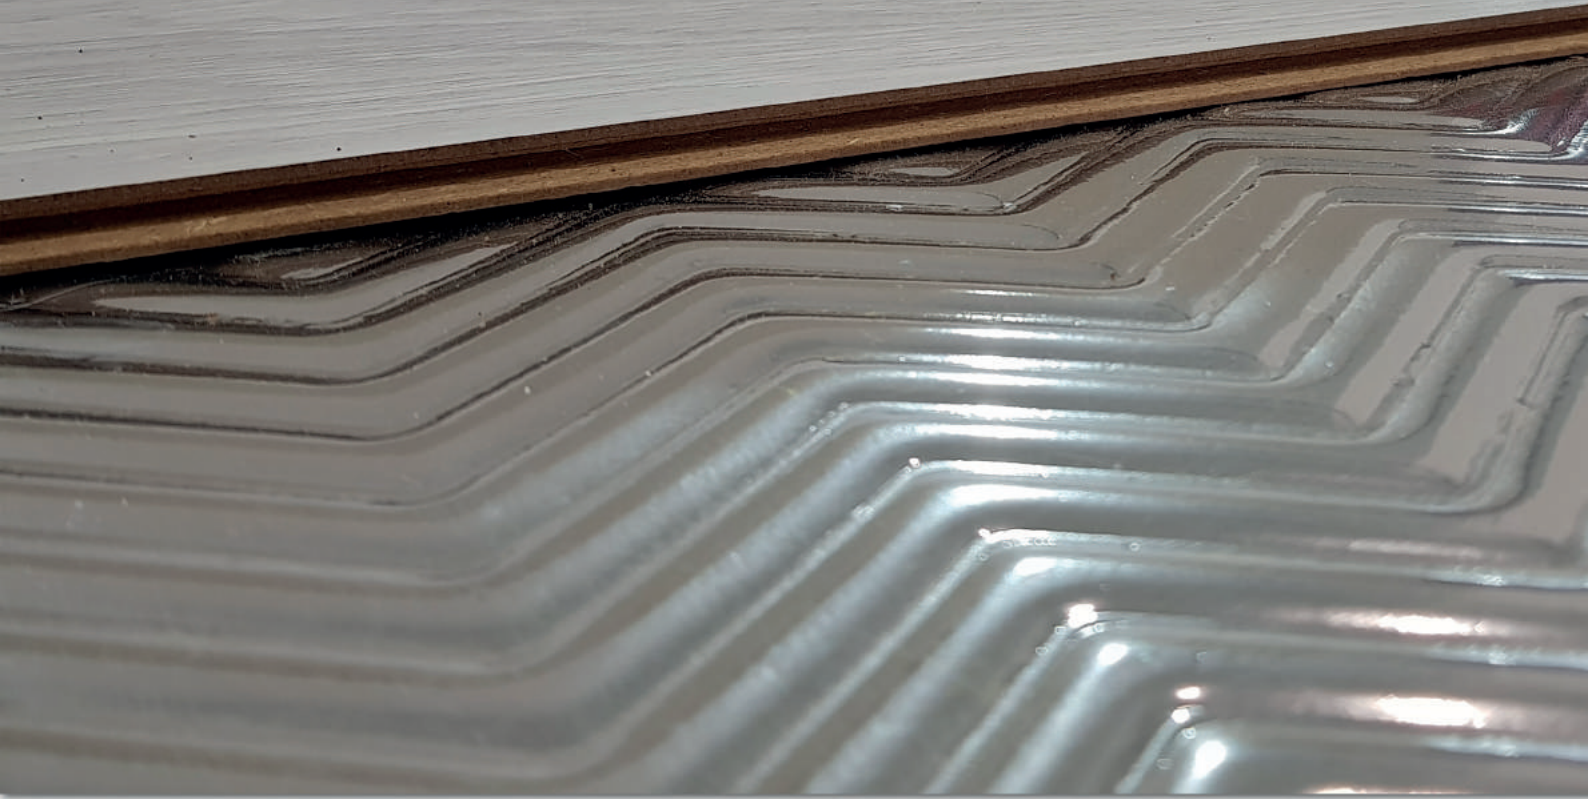

Zebra platinum

Thickness

5 mm

Pcs/Box

50

Size

80x125cm

Underlay with aluminium foil covered
Comfort and durability
Of your floor for many years
Unbreakable and laid easily