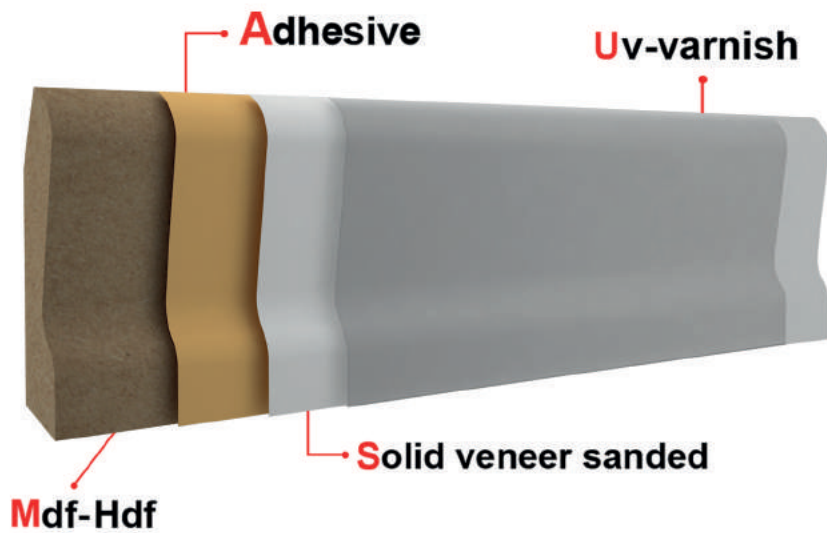

Nişantaşı

Length	Thickness	Height
2,8-2,4 mt	10-12mm	8cm
2,8-2,4 mt	10-12mm	10cm

Skirtings and Profiles
Functionality and design
in floor finishing
For all types of flooring