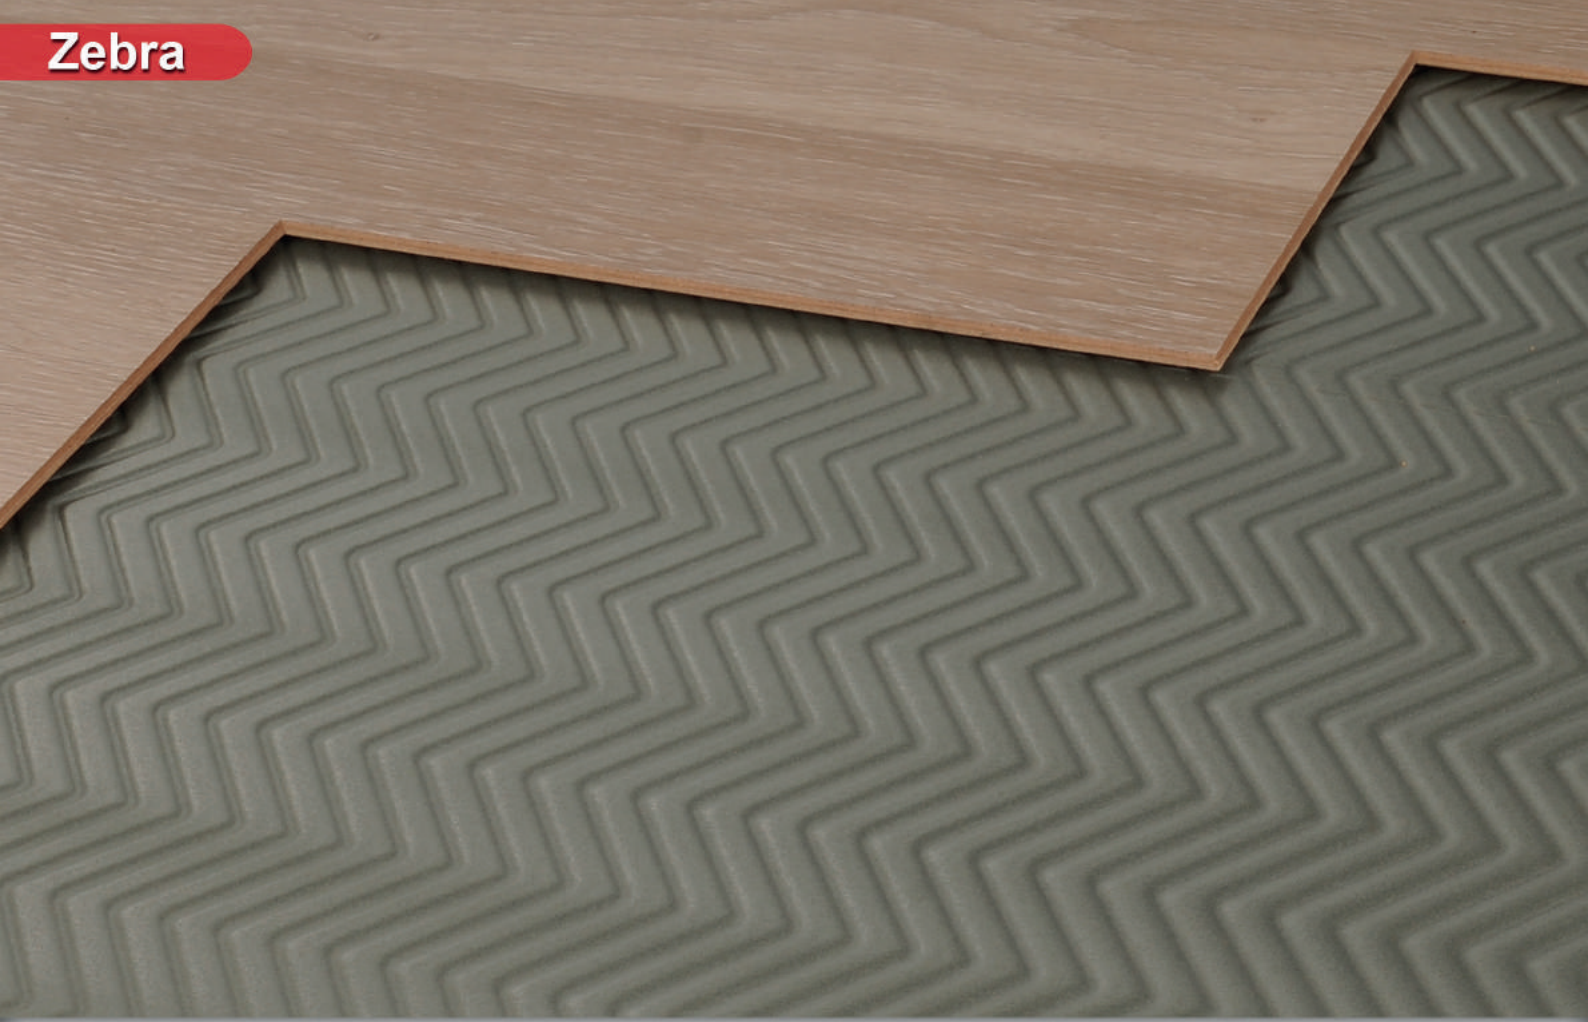

Thickness

5 mm

Pcs/Box

50

Size

80x125cm

5 mm styrofoam
Comfort and durability
Of your floor for many years
Unbreakable and laid easily