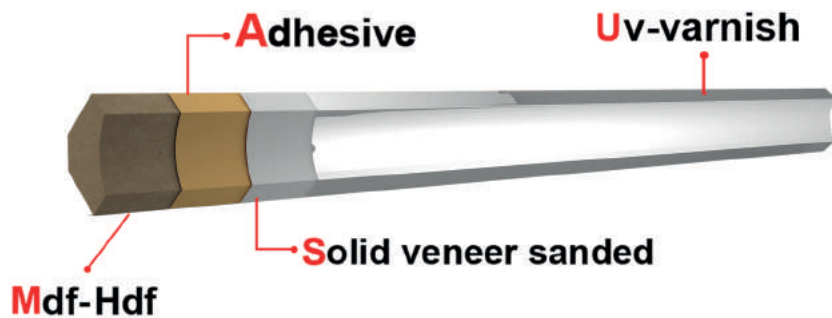

Length	Thickness	Height
2,8-2,4 mt	10 mm	4 cm
2,8-2,4 mt	12 mm	4 cm
2,8-2,4 mt	14 mm	4 cm
2,8-2,4 mt	16 mm	4 cm

Skirtings and Profiles
Functionality and design
in floor finishing
For all types of flooring