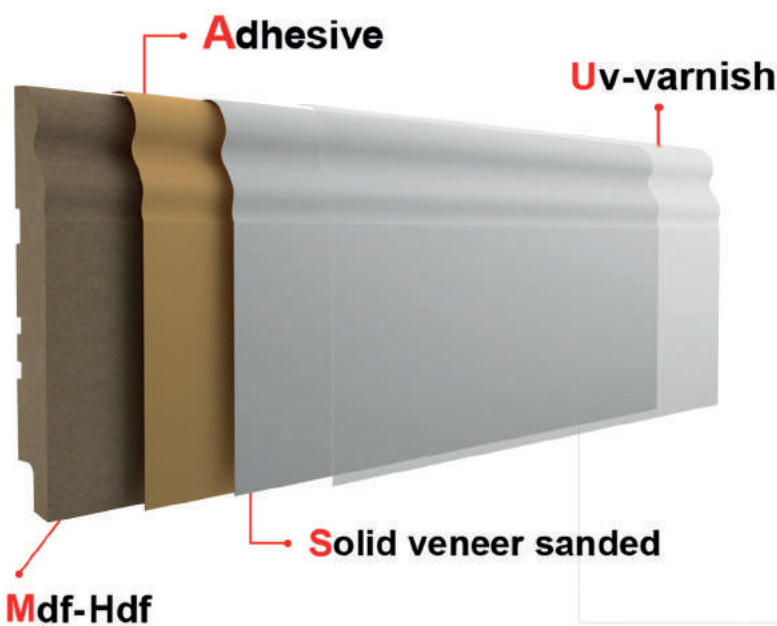

12 cm

Skirtings and Profiles
Functionality and design
in floor finishing
For all types of flooring

| Length | Thickness | Height |
|------------|-----------|--------|
| 2,8-2,4 mt | 14 mm | 10 cm |
| 2,8-2,4 mt | 16 mm | 12 cm |
| 2,8-2,4 mt | 18 mm | 14 cm |
| 2,8-2,4 mt | 18 mm | 15 cm |

Skirtings and Profiles
Functionality and design
in floor finishing
For all types of flooring

Galata

Length

2,8-2,4 mt

Thickness

12mm

Height

10cm