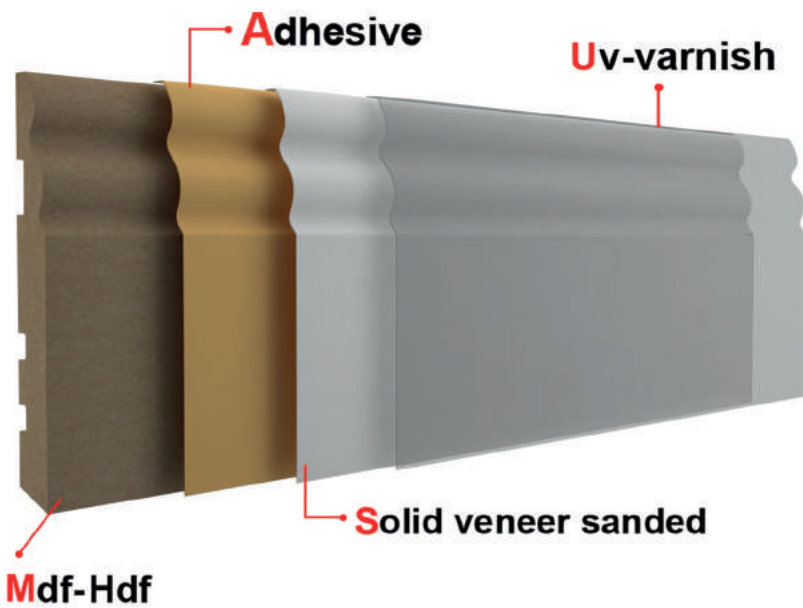

Skirtings and Profiles
Functionality and design
in floor finishing
For all types of flooring

Galata

Length

2,8-2,4 mt

Thickness

12mm

Height

10cm

Skirtings and Profiles
Functionality and design
in floor finishing
For all types of flooring

| Length | Thickness | Height |
|------------|-----------|--------|
| 2,8-2,4 mt | 12mm | 10cm |

Skirtings and Profiles
Functionality and design
in floor finishing
For all types of flooring