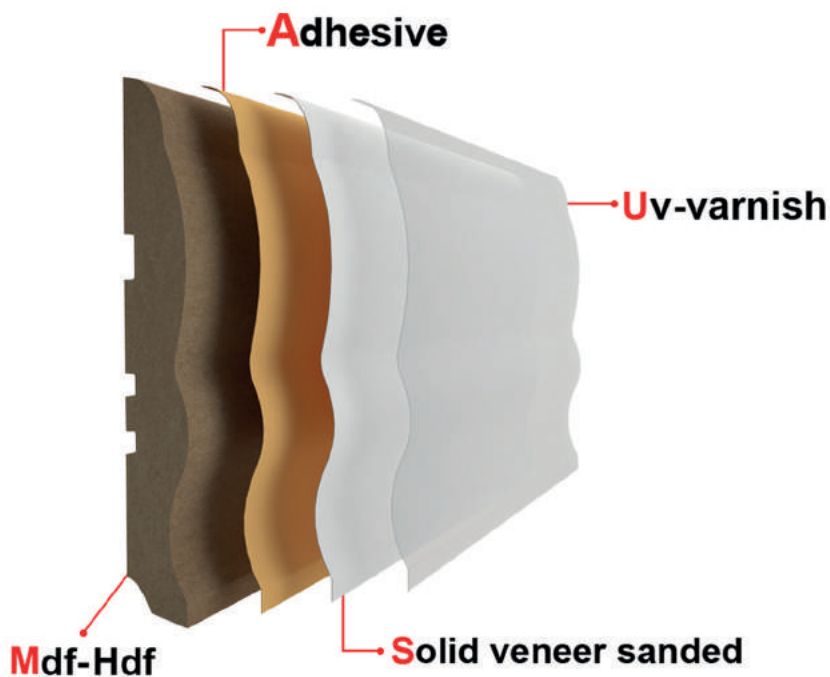

Length

Thickness

Height

2,8-2,4 mt

14 mm

12 cm

Skirtings and Profiles
Functionality and design
in floor finishing
For all types of flooring