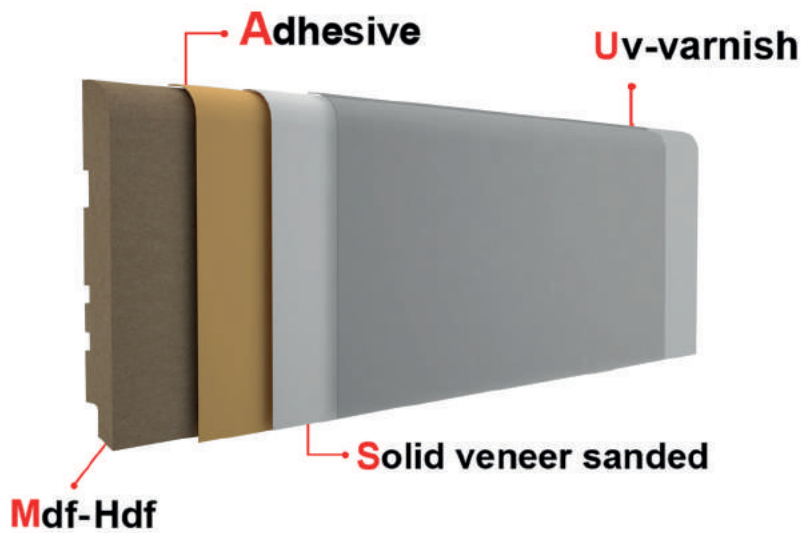

Skirtings and Profiles
Functionality and design
in floor finishing
For all types of flooring

Gülhane

| Length | Thickness | Height |
|------------|-----------|--------|
| 2,8-2,4 mt | 10-12mm | 8cm |
| 2,8-2,4 mt | 10-12mm | 10cm |

Skirtings and Profiles
Functionality and design
in floor finishing
For all types of flooring

Samatya

Length

Thickness

Height

2,8-2,4 mt

10-12mm

8cm