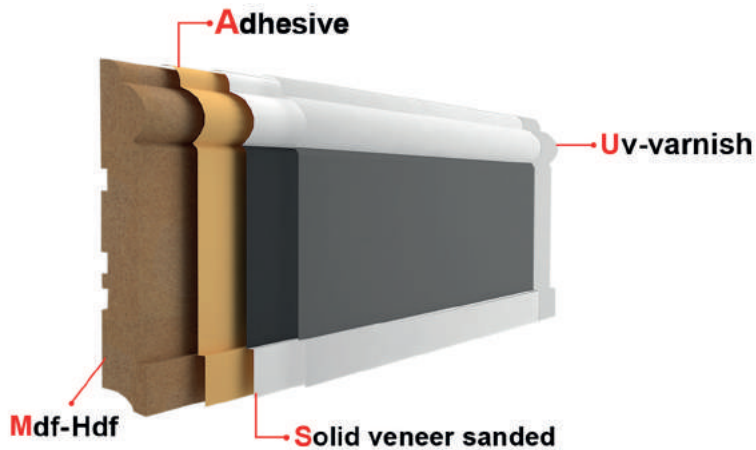

Length

Thickness

Height

2,8-2,4 mt

12 mm

8 cm

2,8-2,4 mt

14 mm

8 cm

Skirtings and Profiles
Functionality and design
in floor finishing
For all types of flooring

infinity colours