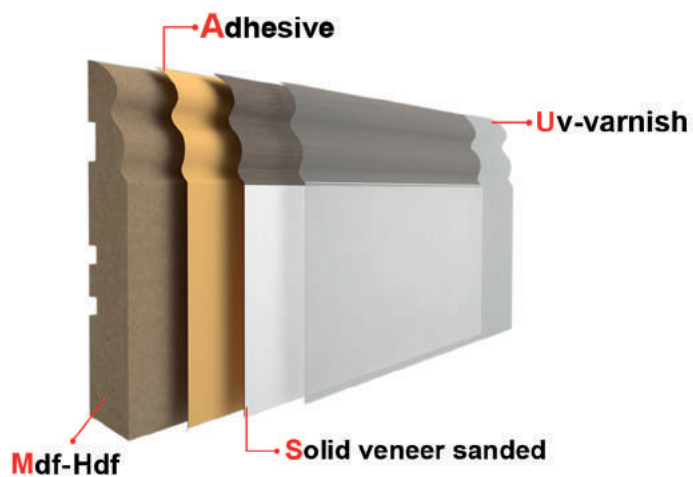

Length

Thickness

Height

2,8-2,4 mt

12 mm

8 cm

2,8-2,4 mt

14 mm

10 cm

Skirtings and Profiles
Functionality and design
in floor finishing
For all types of flooring

infinity colours