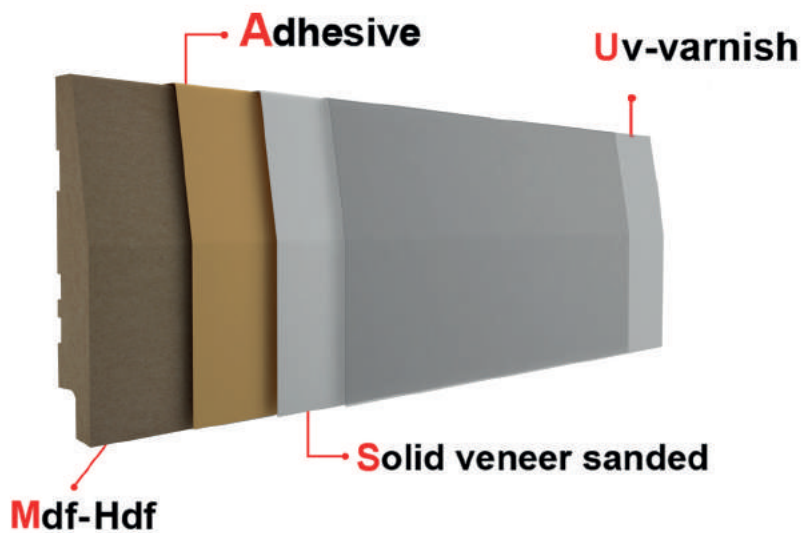

12 cm

Skirtings and Profiles
Functionality and design
in floor finishing
For all types of flooring

| Length | Thickness | Height |
|------------|-----------|--------|
| 2,8-2,4 mt | 14 mm | 10 cm |
| 2,8-2,4 mt | 16 mm | 12 cm |
| 2,8-2,4 mt | 18 mm | 14 cm |
| 2,8-2,4 mt | 18 mm | 15 cm |

Skirtings and Profiles
Functionality and design
in floor finishing
For all types of flooring

Galata

Length

2,8-2,4 mt

Thickness

12mm

Height

10cm

Skirtings and Profiles
Functionality and design
in floor finishing
For all types of flooring

| Length | Thickness | Height |
|------------|-----------|--------|
| 2,8-2,4 mt | 12mm | 10cm |

Skirtings and Profiles
Functionality and design
in floor finishing
For all types of flooring