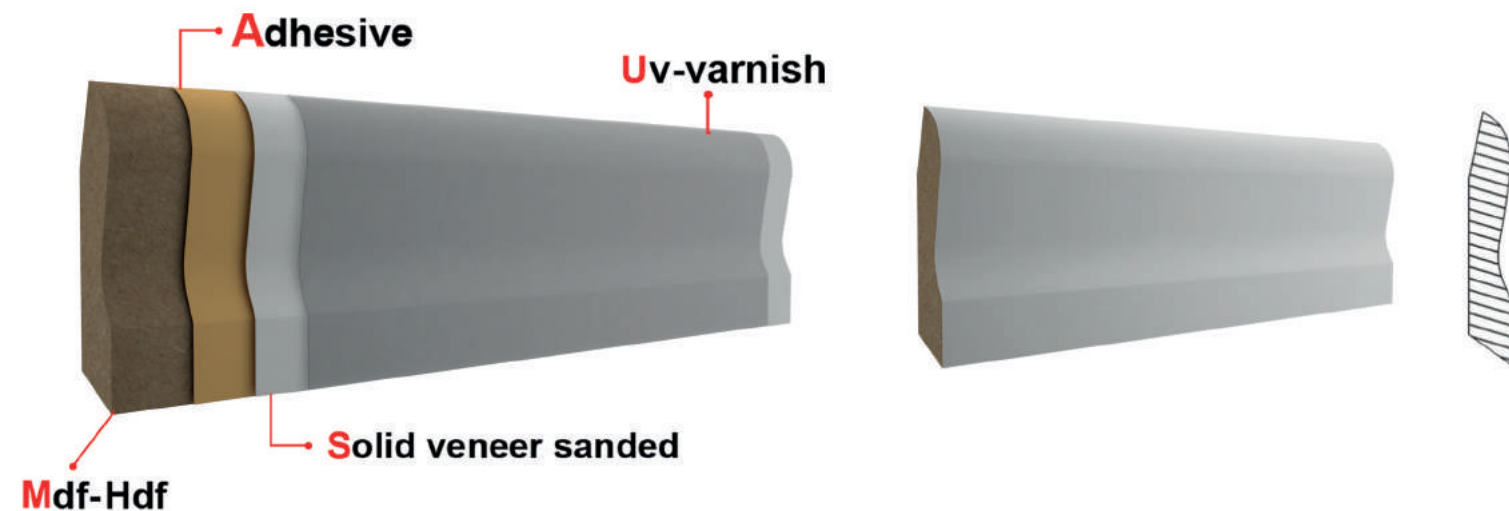

6 cm

Length	Thickness	Height
2,8-2,4 mt	10 mm	6 cm
2,8-2,4 mt	12 mm	6 cm
2,8-2,4 mt	14 mm	6 cm
2,8-2,4 mt	16 mm	6 cm

Skirtings and Profiles
Functionality and design
in floor finishing
For all types of flooring