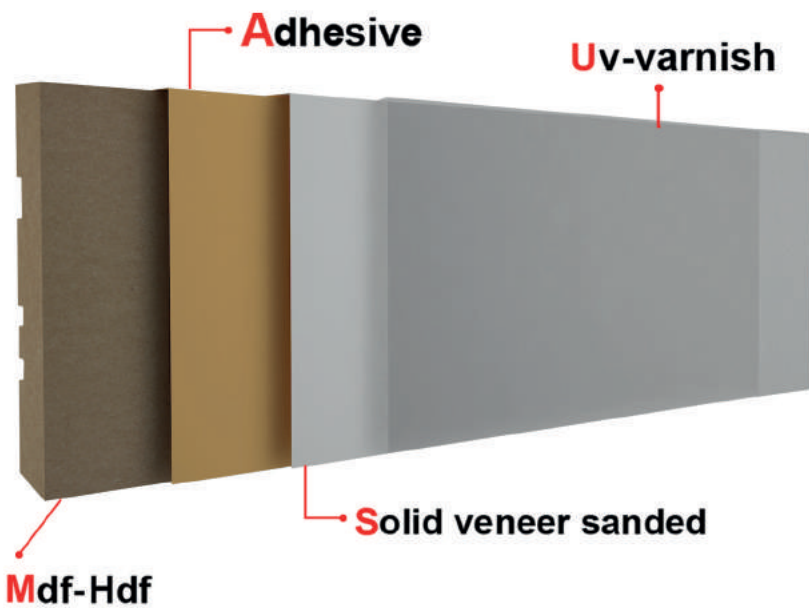

Topkapi

Length	Thickness	Height
2,8-2,4 mt	10-12mm	8cm
2,8-2,4 mt	10-12mm	10cm

Skirtings and Profiles
Functionality and design
in floor finishing
For all types of flooring