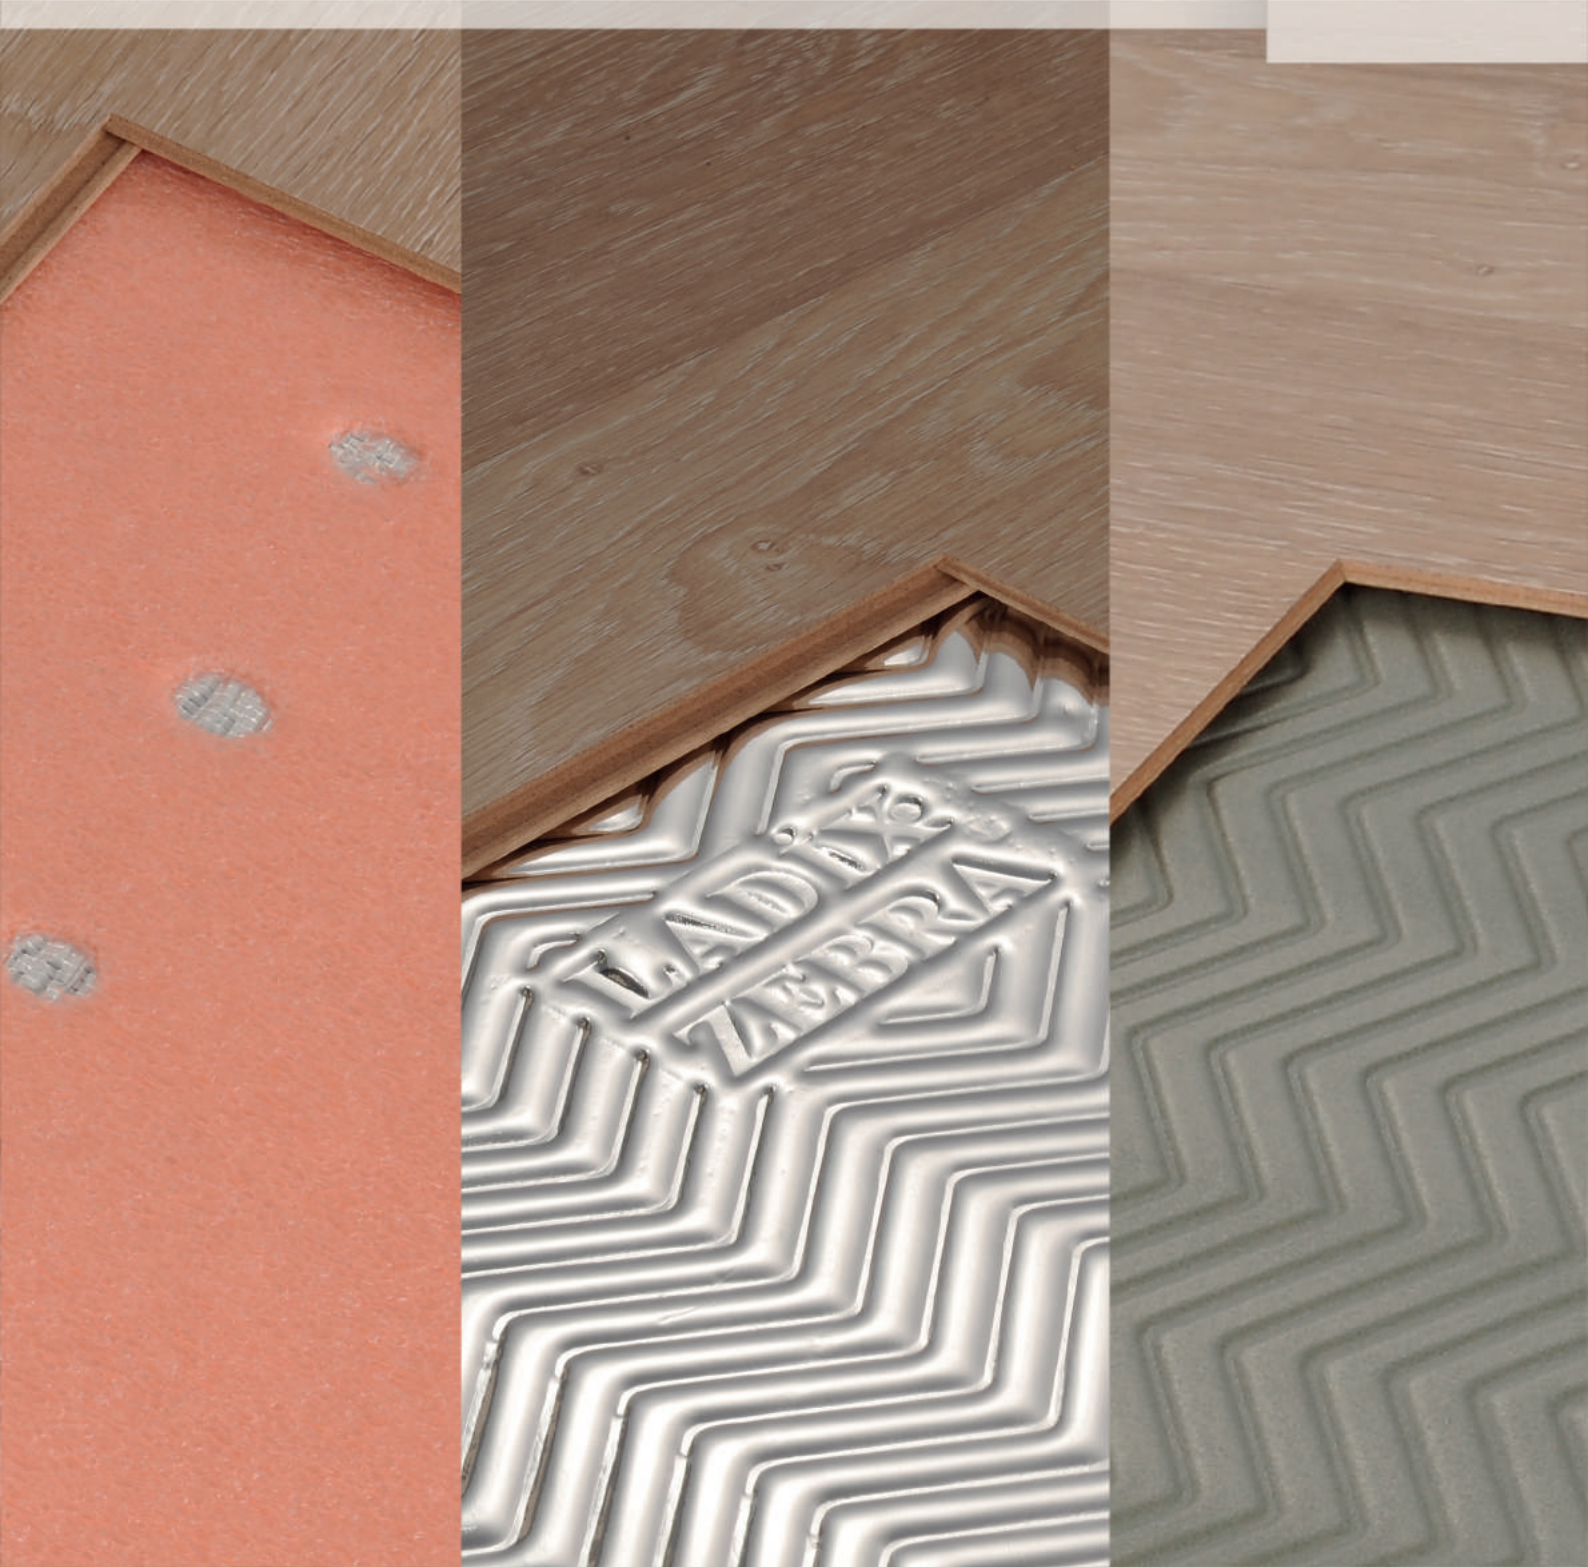

Skirtings and Profiles
Functionality and design
in floor finishing
For all types of flooring

Styrofoam

Zebra platinum

Thickness

5 mm

Pcs/Box

50

Size