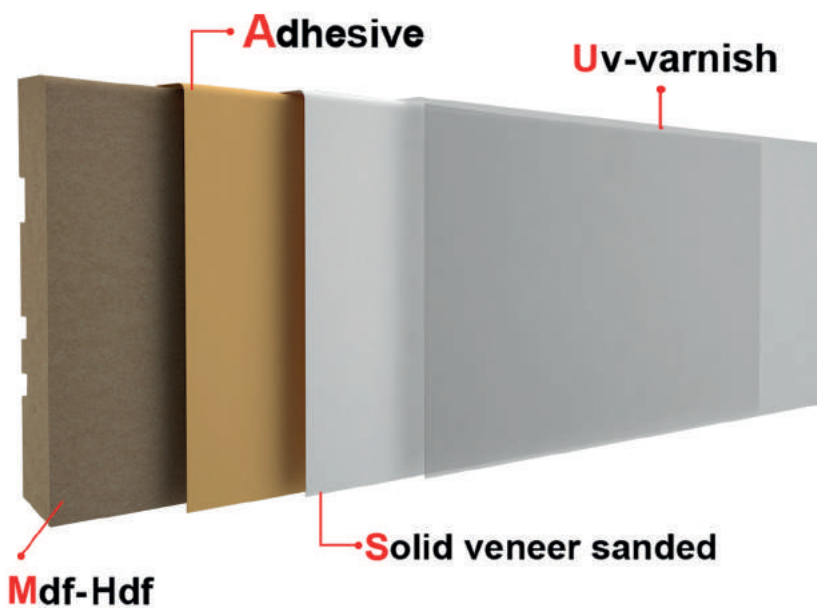

Samatya

Length

Thickness

Height

2,8-2,4 mt

10-12mm

8cm

2,8-2,4 mt

10-12mm

10cm

Skirtings and Profiles
Functionality and design
in floor finishing
For all types of flooring