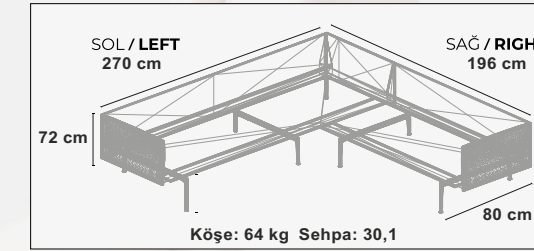

ÖLÇÜLER DIMENSIONS

Defne Sehpa (85x145x65)