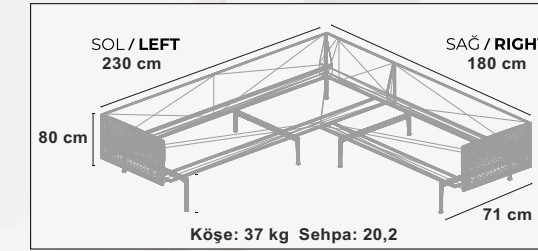

ÖLÇÜLER DIMENSIONS

Mimoza Sehpa (70x120x60)