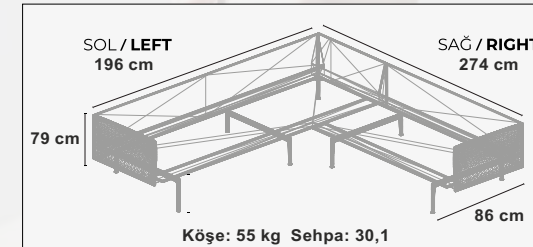

ÖLÇÜLER DIMENSIONS

Mimoza Sehpa (85x145x65)