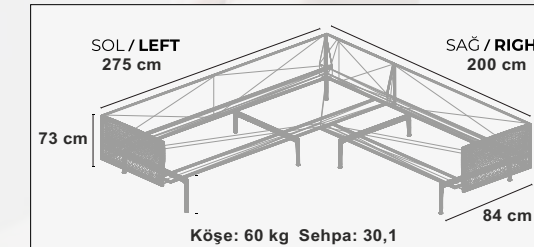

ÖLÇÜLER DIMENSIONS

Mimoza Sehpa (85x145x65)