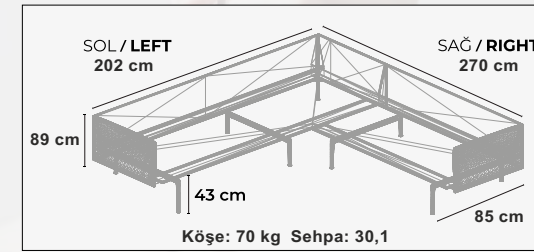

ÖLÇÜLER DIMENSIONS

Mimoza Sehpa (85x145x65)