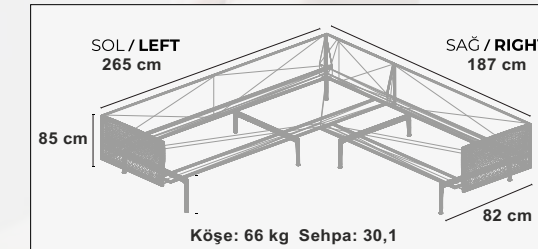

ÖLÇÜLER DIMENSIONS

Mimoza Sehpa (85x145x65)