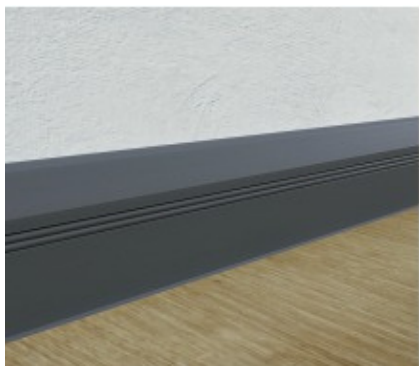

Elite E1004031