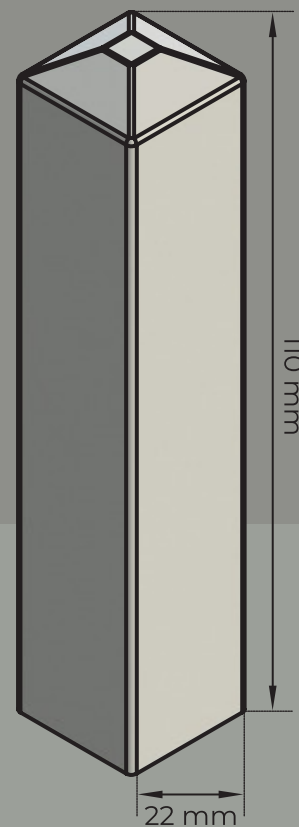

CORNER ACCESSORY

UNIVERSAL BLOCK

Our products can be applied without an accessory by cutting 45 degrees. If you still wish to use an accessory, we have the perfect one size fits all solution.

Comes with multiple color options. Can be cut from bottom to reduce it's height.

SCALE 1:1