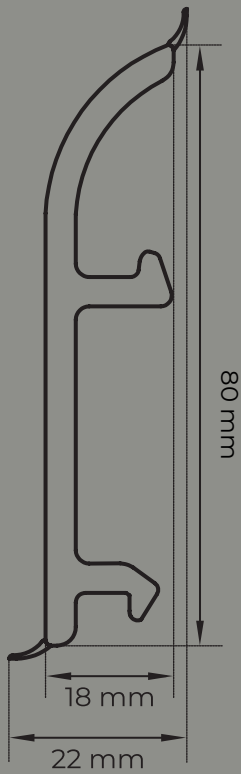

Solid 0904031

Solid 0905031

Solid 0909031

Solid 0910031

Solid 0912031

SCALE 1:1

100%
WATERPROOF

MITRE SAW

3 WAY SYSTEM

FLEXIBLE EDGES

OPTIMA 60

With its 60mm height, easy adhesive mounting and its flexible edge that covers the gaps that result from the unevenness of the walls and floors OPTIMA is an aesthetic alternative as well as an affordable one.