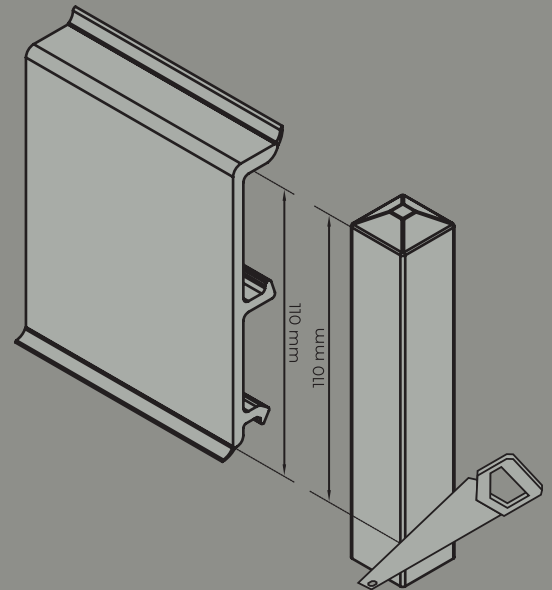

CORNER ACCESSORY

UNIVERSAL BLOCK

Our products can be applied without an accessory by cutting 45 degrees. If you still wish to use an accessory, we have the perfect one size fits all solution.

Comes with multiple color options. Can be cut from bottom to reduce it's height.

SCALE 1:1