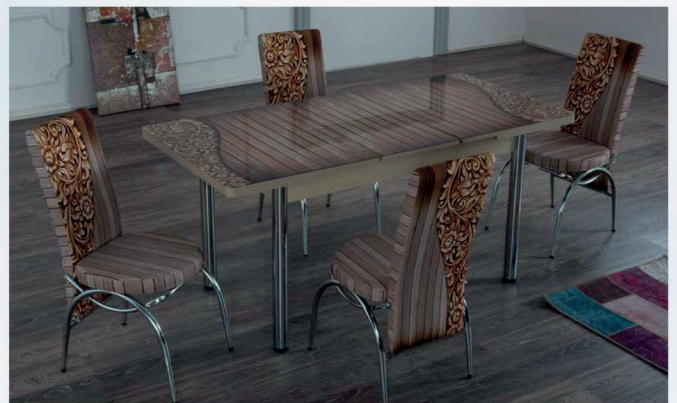

CAPPUCCINO

robust design

ecological

durable material

5 year warranty

high security