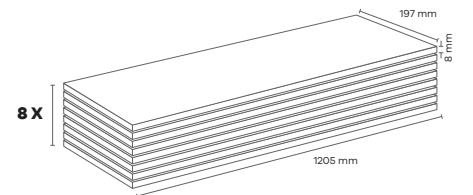

FLOORPAN RIVER

FRV004 GANGES MEŞE (OTN)

AC4 8 mm 4V

Panel / Paket: 8 Adet
Paket: 1,899 m² -14 kg

FLOORPAN RIVER

FRV005 THAMES MEŞE (OTN)

AC4 8 mm 4V

Panel / Paket: 8 Adet
Paket: 1,899 m² -14 kg