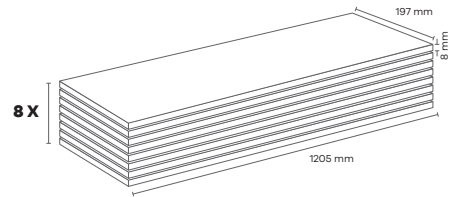

FLOORPAN RIVER

FRV002 TIGRIS MEŞE (OTN)

AC4 8 mm 4V

Panel / Paket: 8 Adet
Paket: 1,899 m² -14 kg

FLOORPAN RIVER

FRV003 DELAWARE MEŞE (OTN)

AC4 8 mm 4V

Panel / Paket: 8 Adet
Paket: 1,899 m² -14 kg