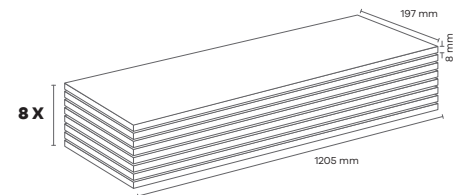

Panel / Paket: 8 Adet
Paket: 1,899 m² -14 kg