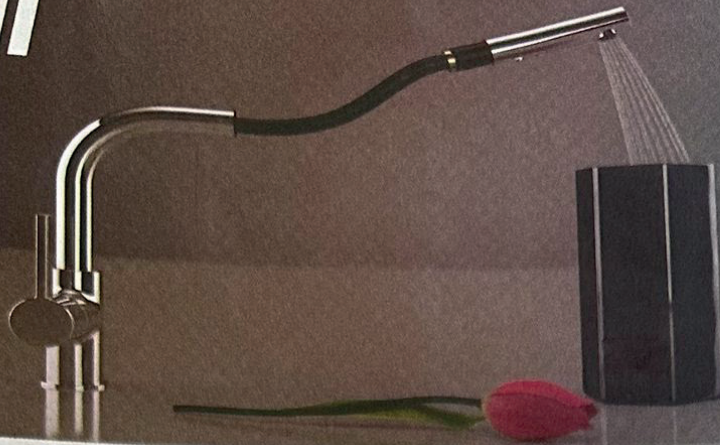

LT615 Eviye

LT615 Eviye

Adell

10 YEARS WARRANTY

15731161
Kelvin
Pull Out Kitchen Mixer
360° Swivel Spout

15161121
Rondo Kitchen Mixer Pro
W. Inlet For Filtered Water Swivel Spout

152934324
Inova 2
Kitchen Mixer